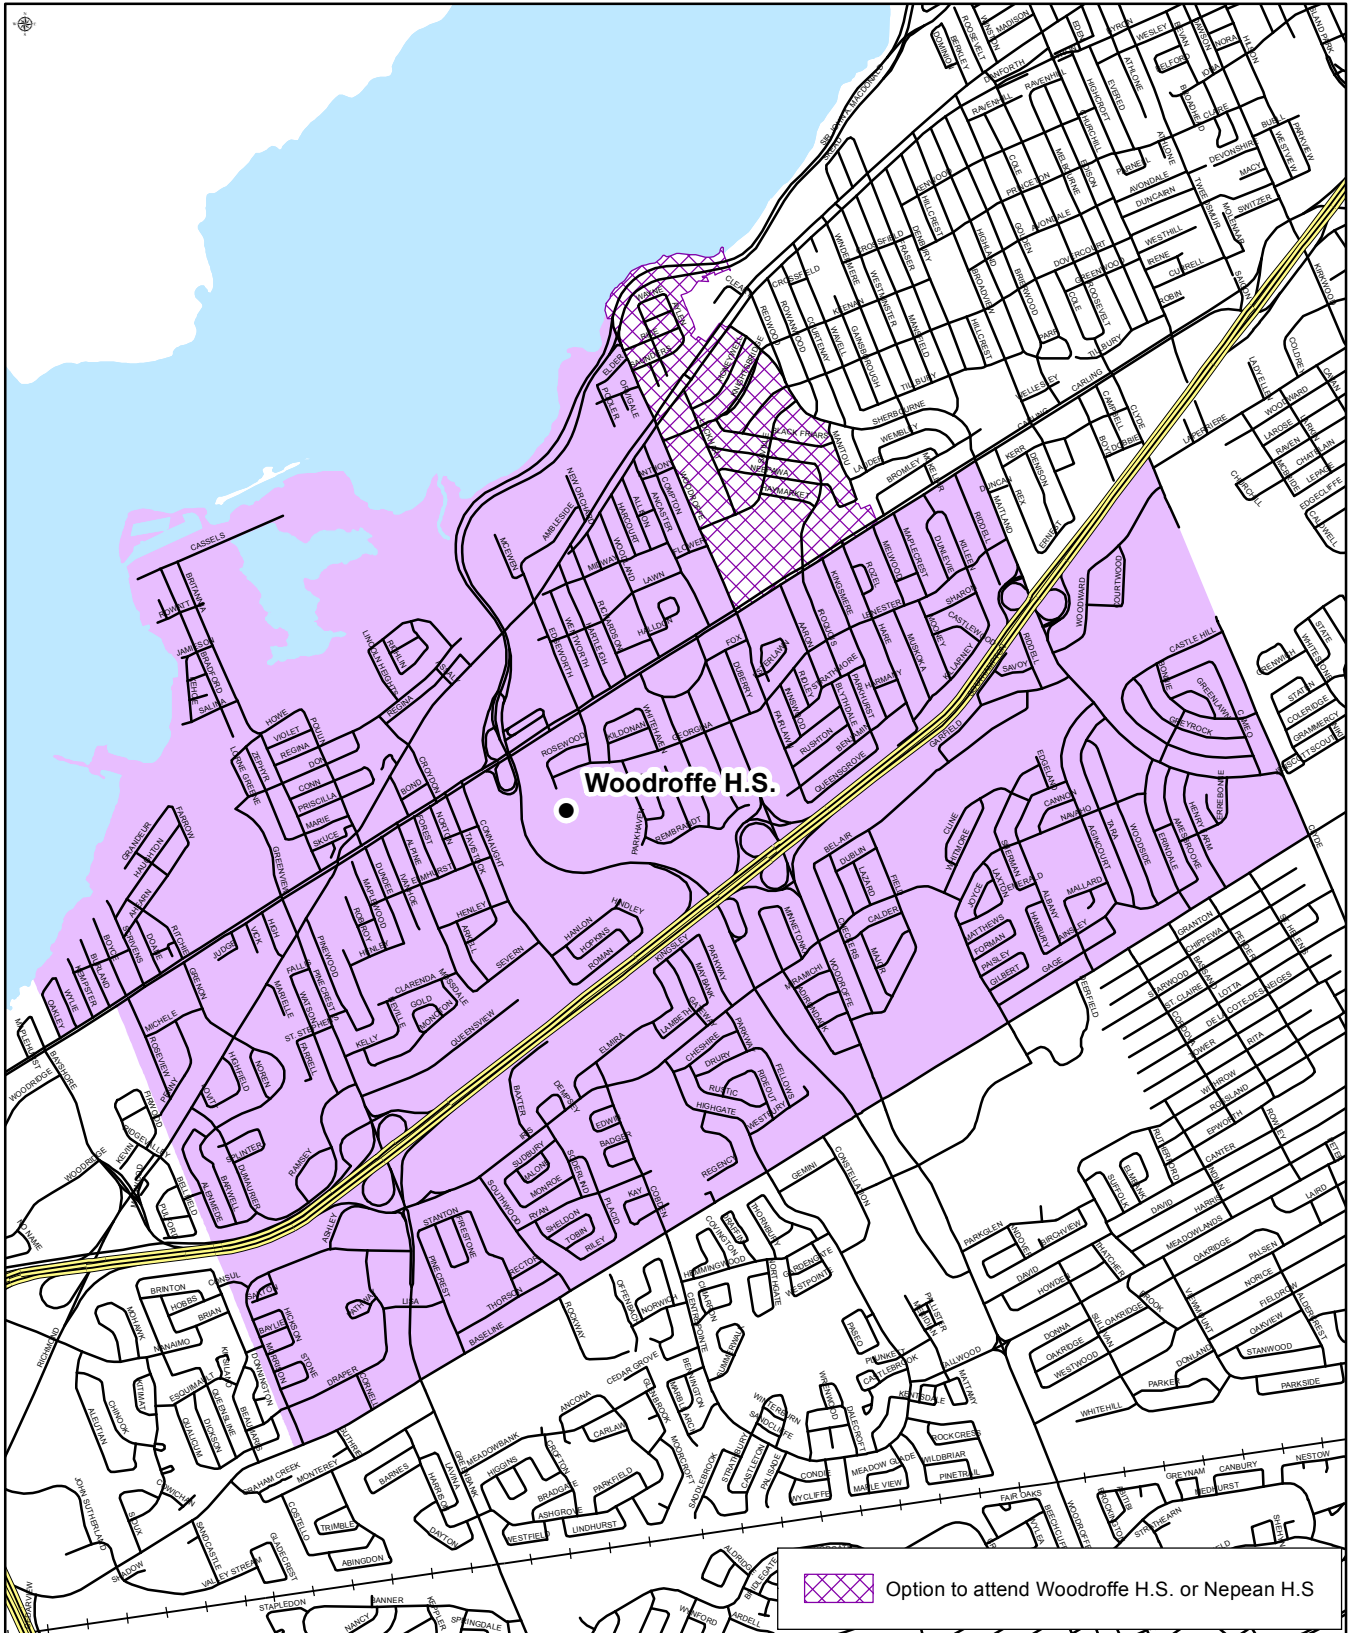

WOODROFFE HIGH SCHOOL

Grade 9 to 12
English and Immersion Attendance Boundary

Woodroffe High School
2410 Georgina Drive
Ottawa, Ontario
K2B 7M8
(613) 820-7186

Map is for illustrative purposes only.
For further information, visit www.ocdsb.ca
September 2017