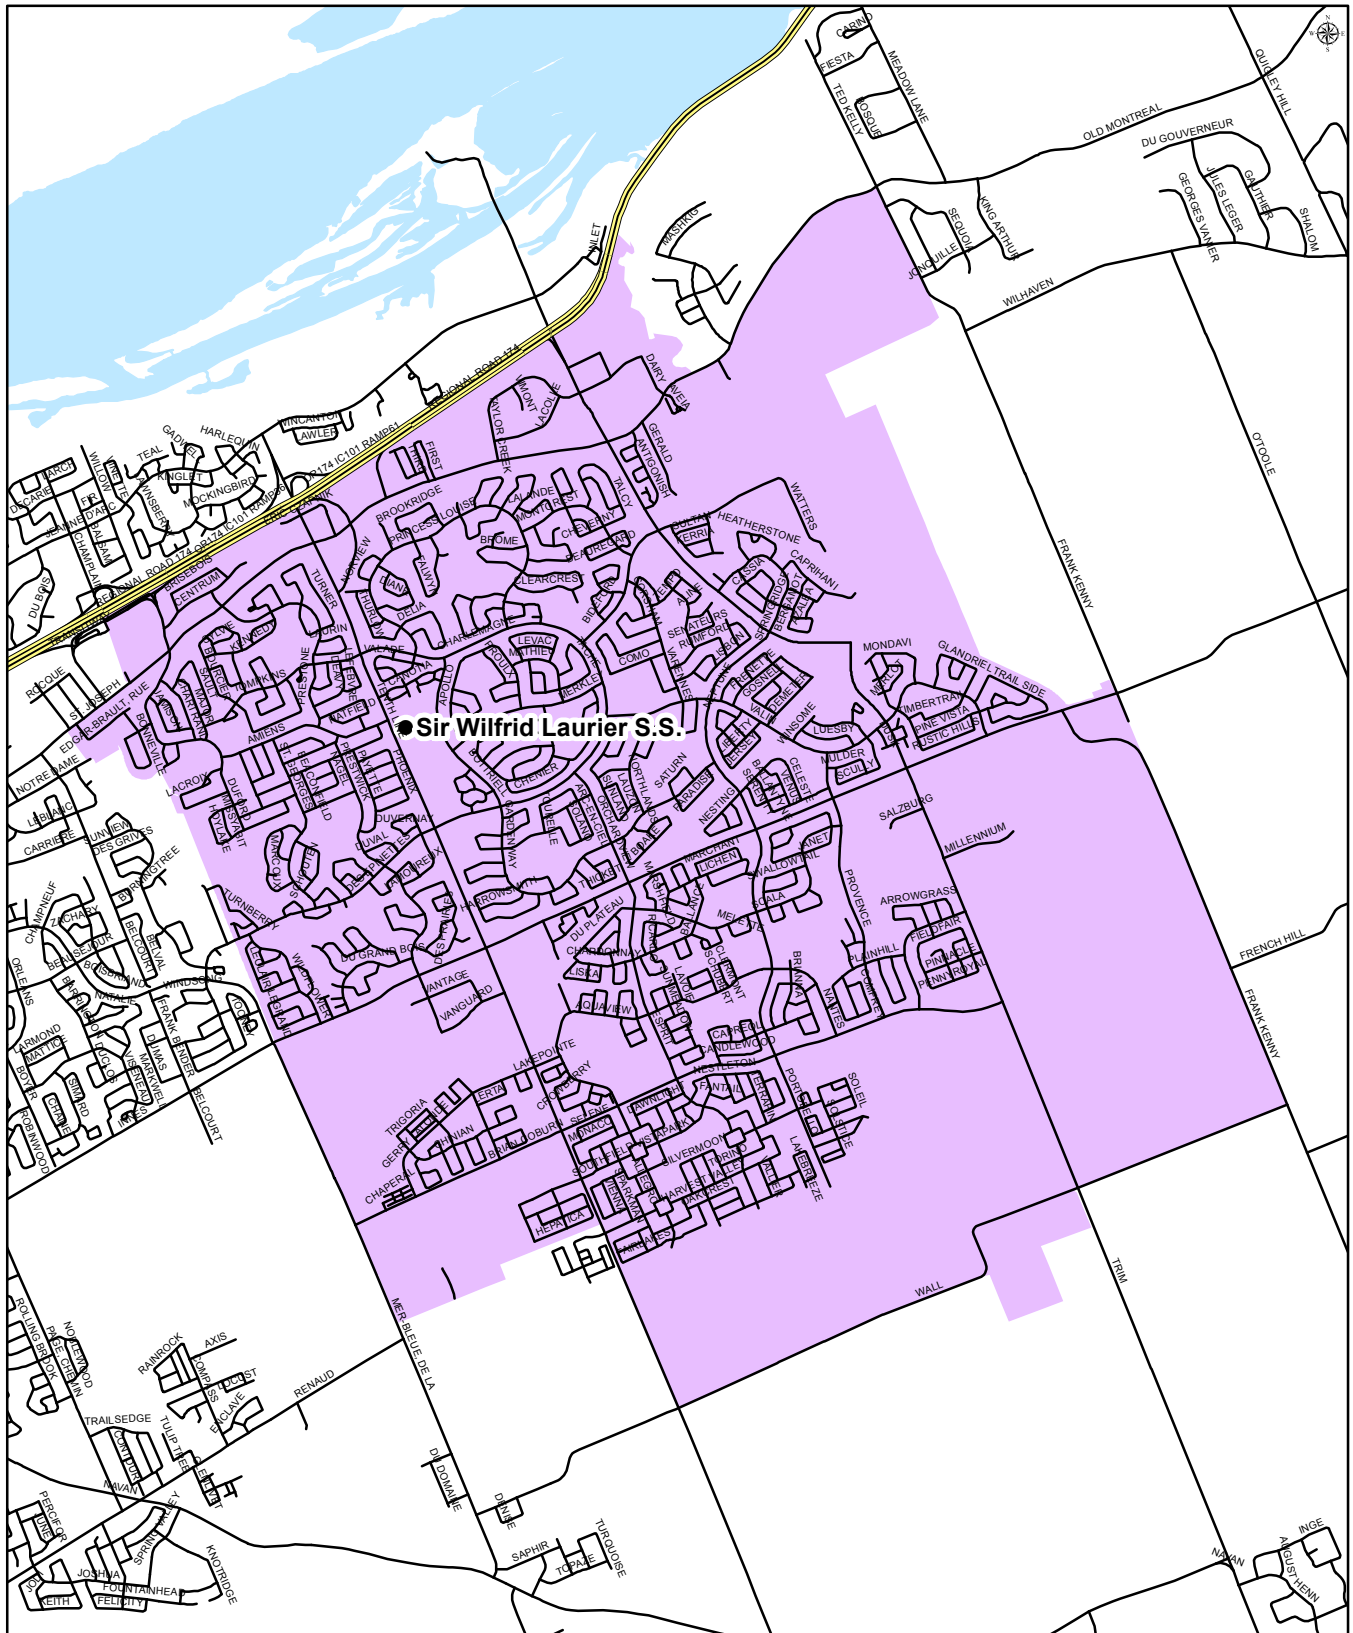

SIR WILFRID LAURIER SECONDARY SCHOOL

Grade 9 to 12

English and Immersion Attendance Boundary

Sir Wilfrid Laurier Secondary School
1515 Tenth Line Road
Orléans, Ontario
K1E 3E8
(613) 834-4500

Map is for illustrative purposes only.
For further information, visit www.ocdsb.ca
September 2017