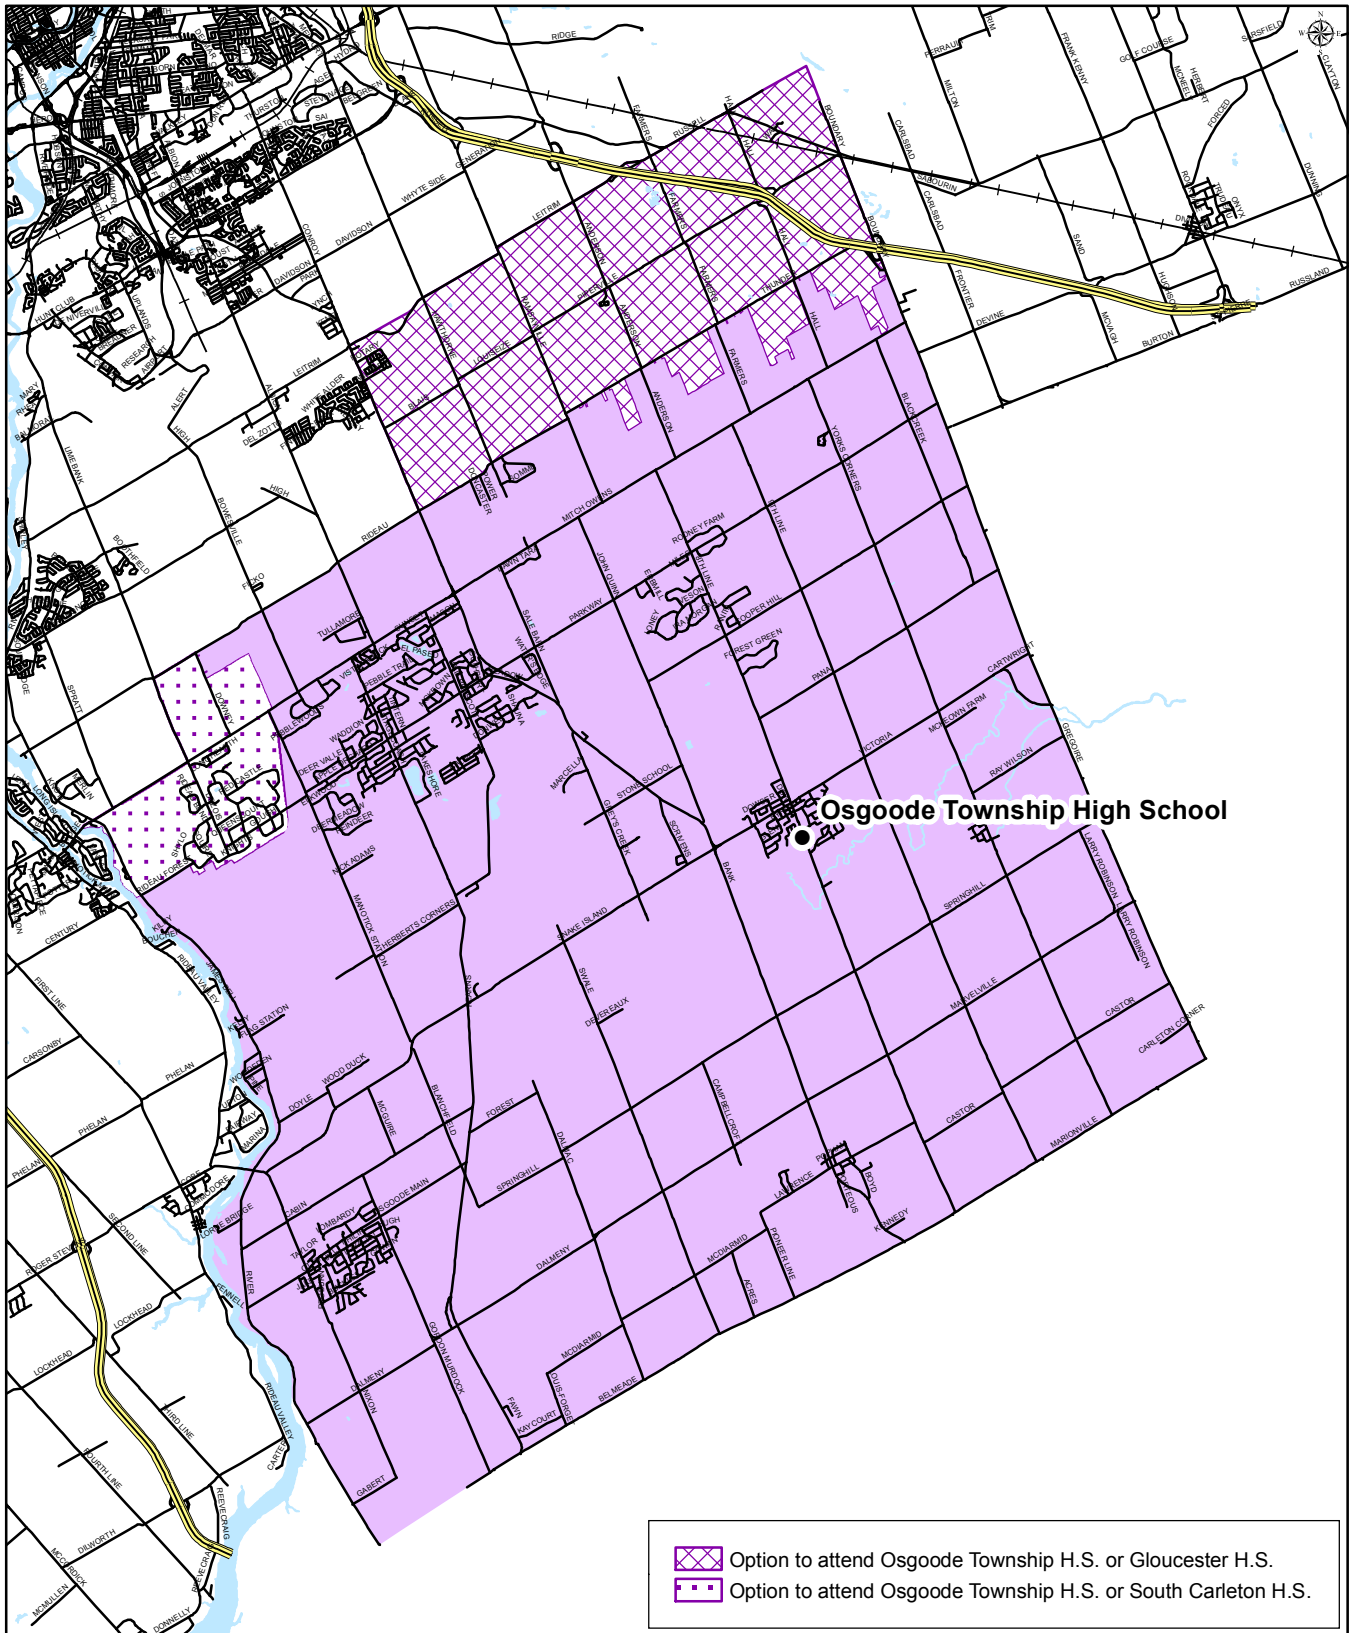

OTTAWA-CARLETON
DISTRICT SCHOOL BOARD

OSGOODE TOWNSHIP HIGH SCHOOL

Grade 9 to 12
English and Immersion Attendance Boundary

Osgoode Township High School
2800 8th Line Road
Metcalfe, Ontario
K0A 2P0
(613) 821-2241

Map is for illustrative purposes only.
For further information, visit www.ocdsb.ca
September 2017