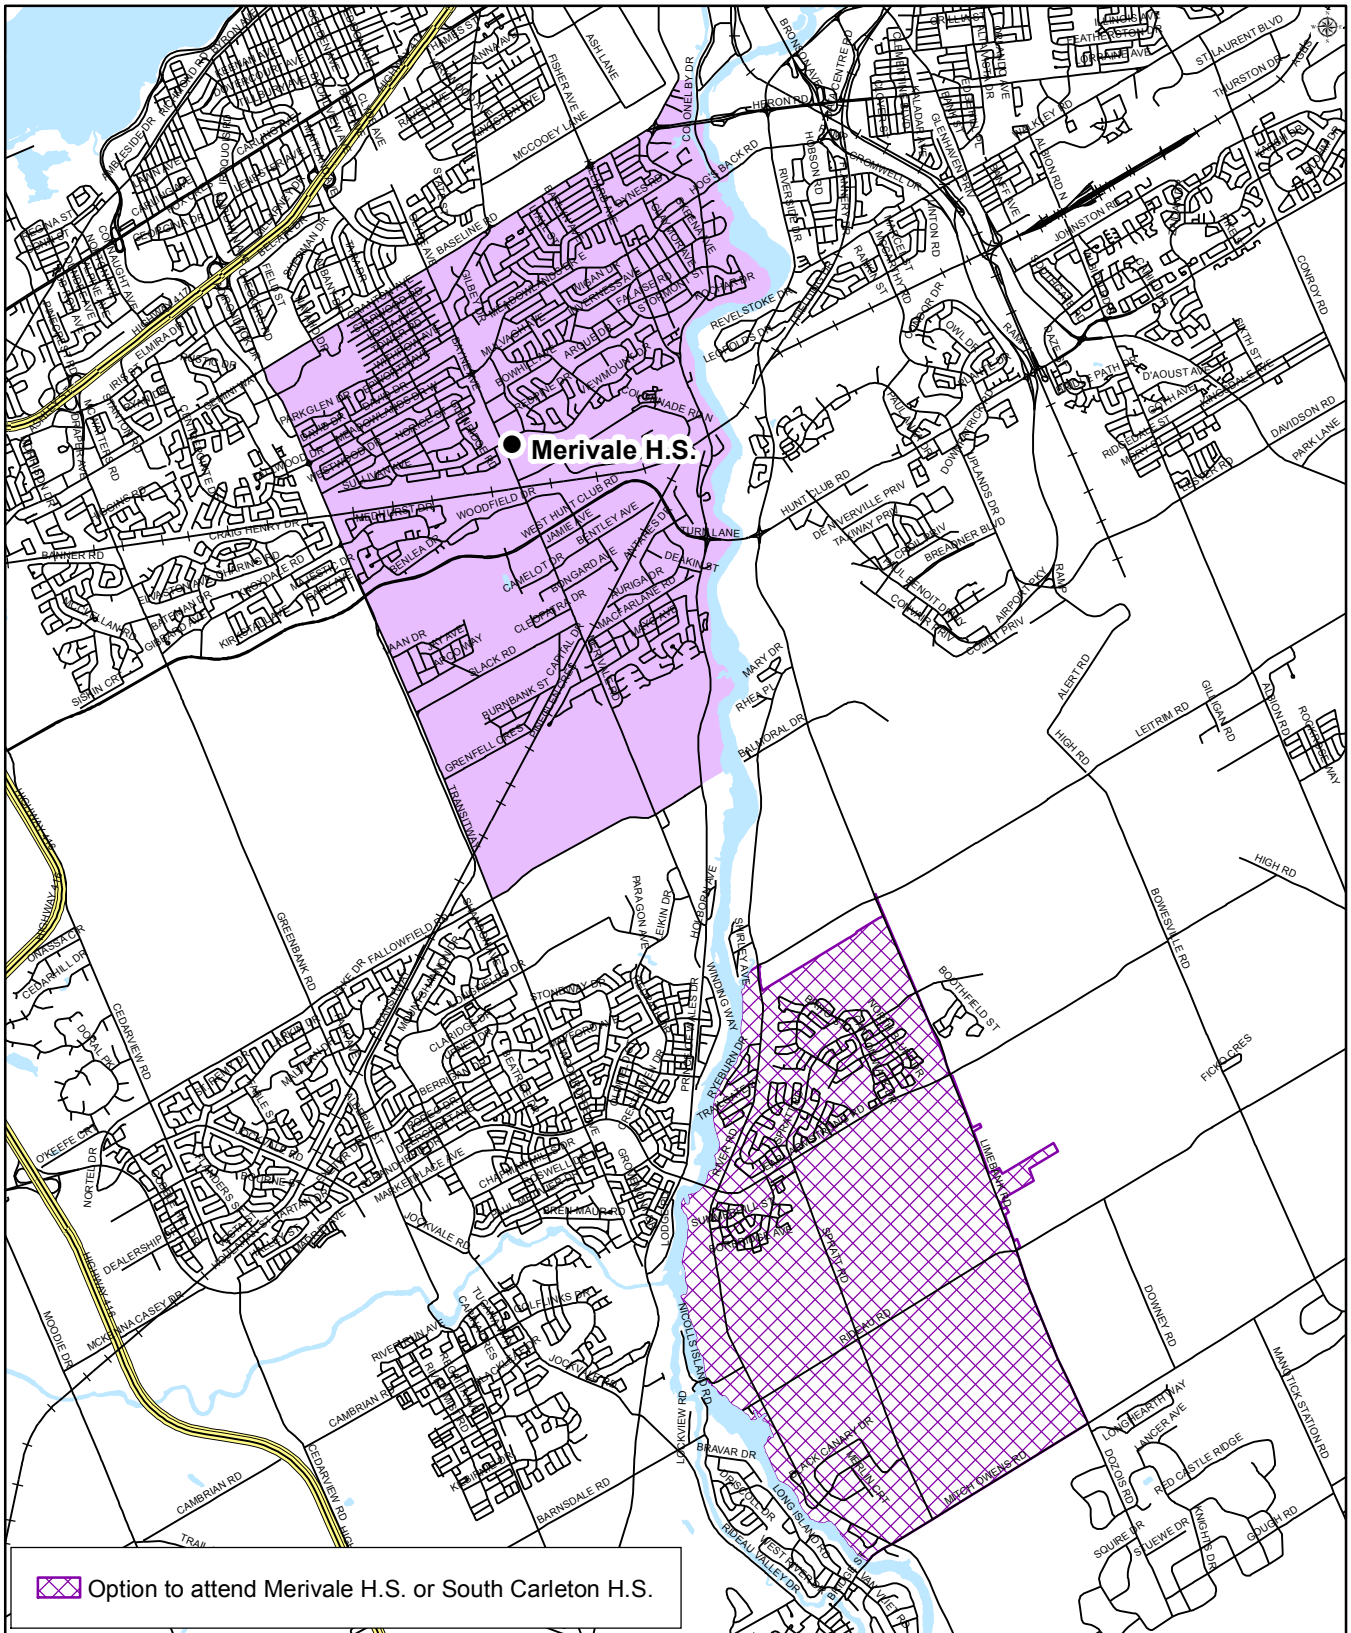

MERIVALE HIGH SCHOOL

Grade 9 to 12
English and Immersion Attendance Boundary

Merivale High School
1755 Merivale Road
Nepean, Ontario
K2G 1E2
(613) 224-1807

Map is for illustrative purposes only.
For further information, visit www.ocdsb.ca
September 2017