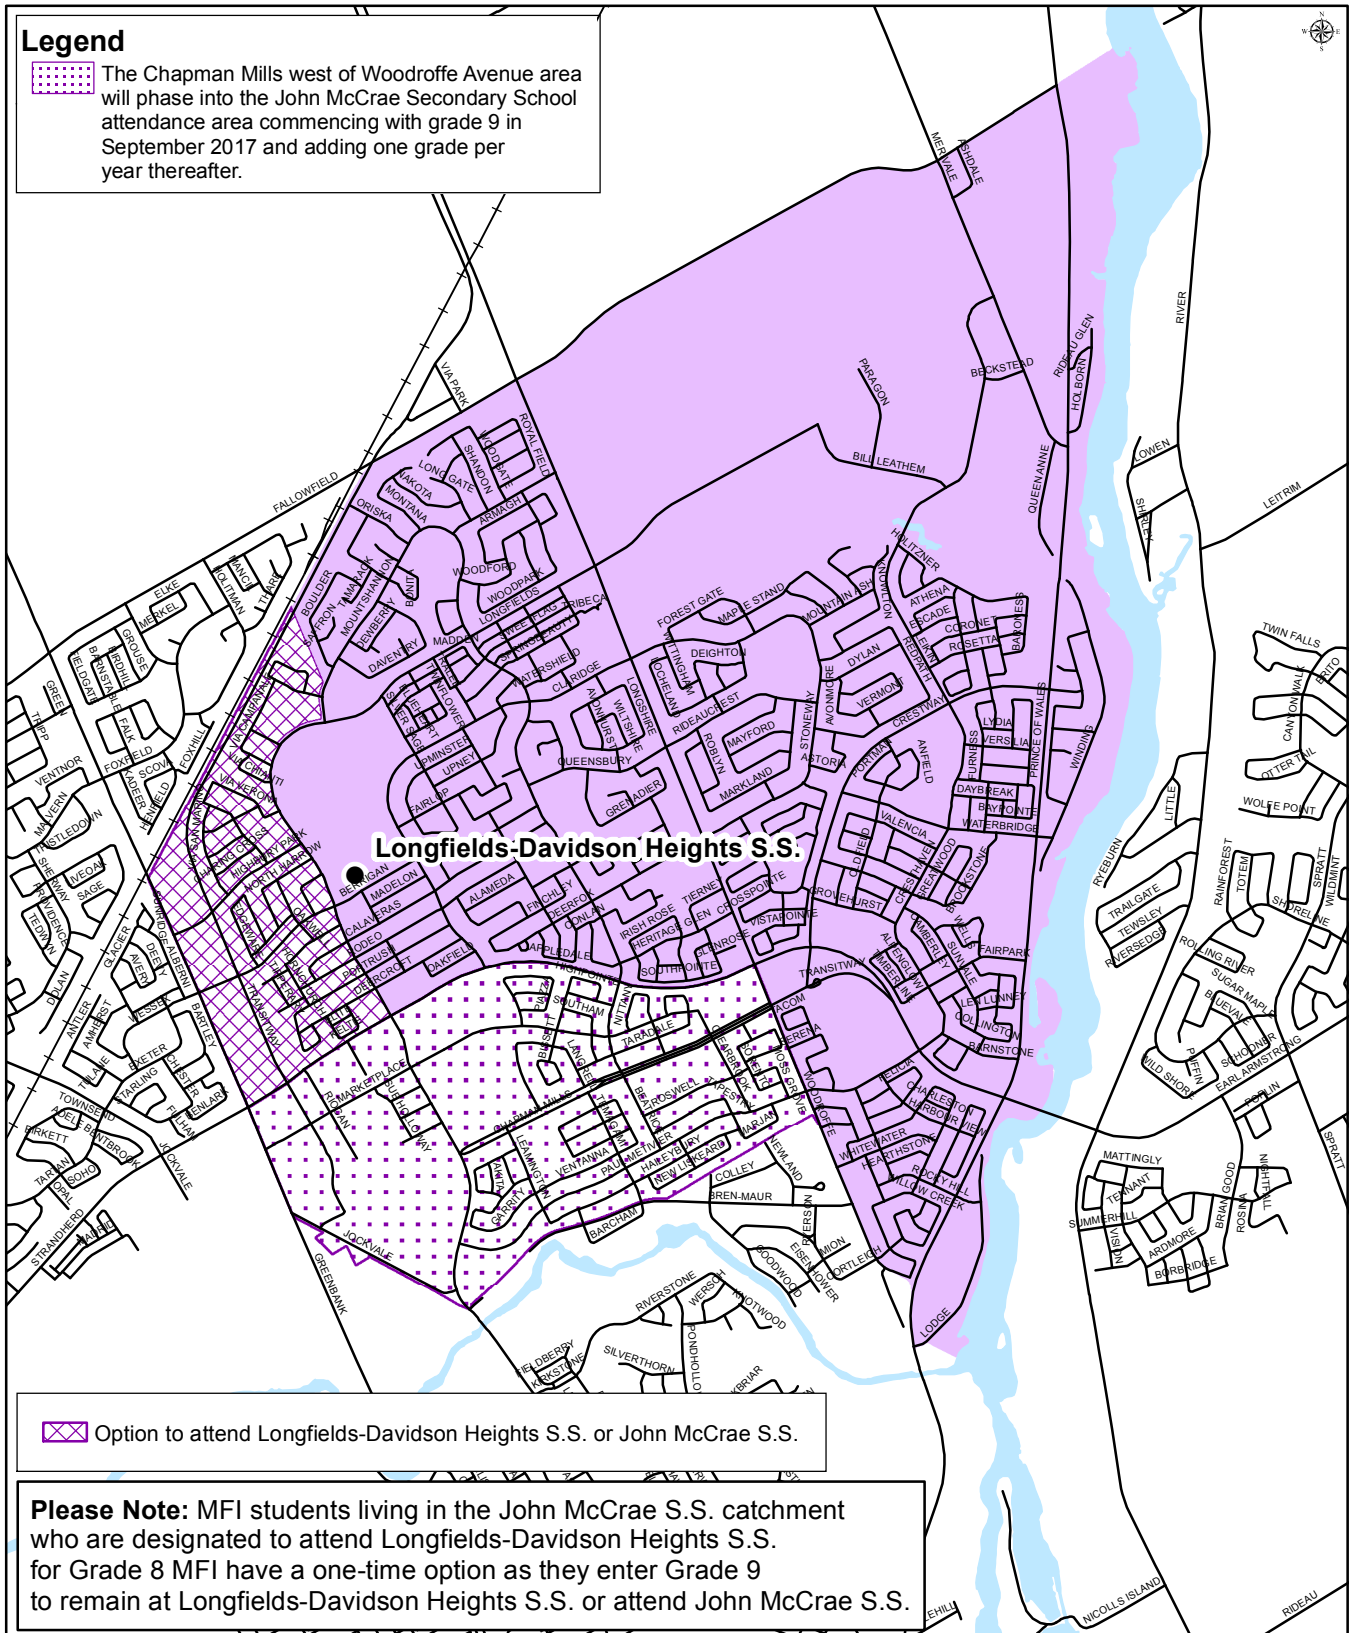

OTTAWA-CARLETON
DISTRICT SCHOOL BOARD

LONGFIELDS-DAVIDSON HEIGHTS SECONDARY SCHOOL

Grade 9 to 12

English and Immersion Attendance Boundary

Legend

 The Chapman Mills west of Woodroffe Avenue area will phase into the John McCrae Secondary School attendance area commencing with grade 9 in September 2017 and adding one grade per year thereafter.

Longfields-Davidson Heights Secondary School
149 Berrigan Drive
Nepean, Ontario
K2J 5C6
(613) 843-7722

Map is for illustrative purposes only.
For further information, visit www.ocdsb.ca
September 2017