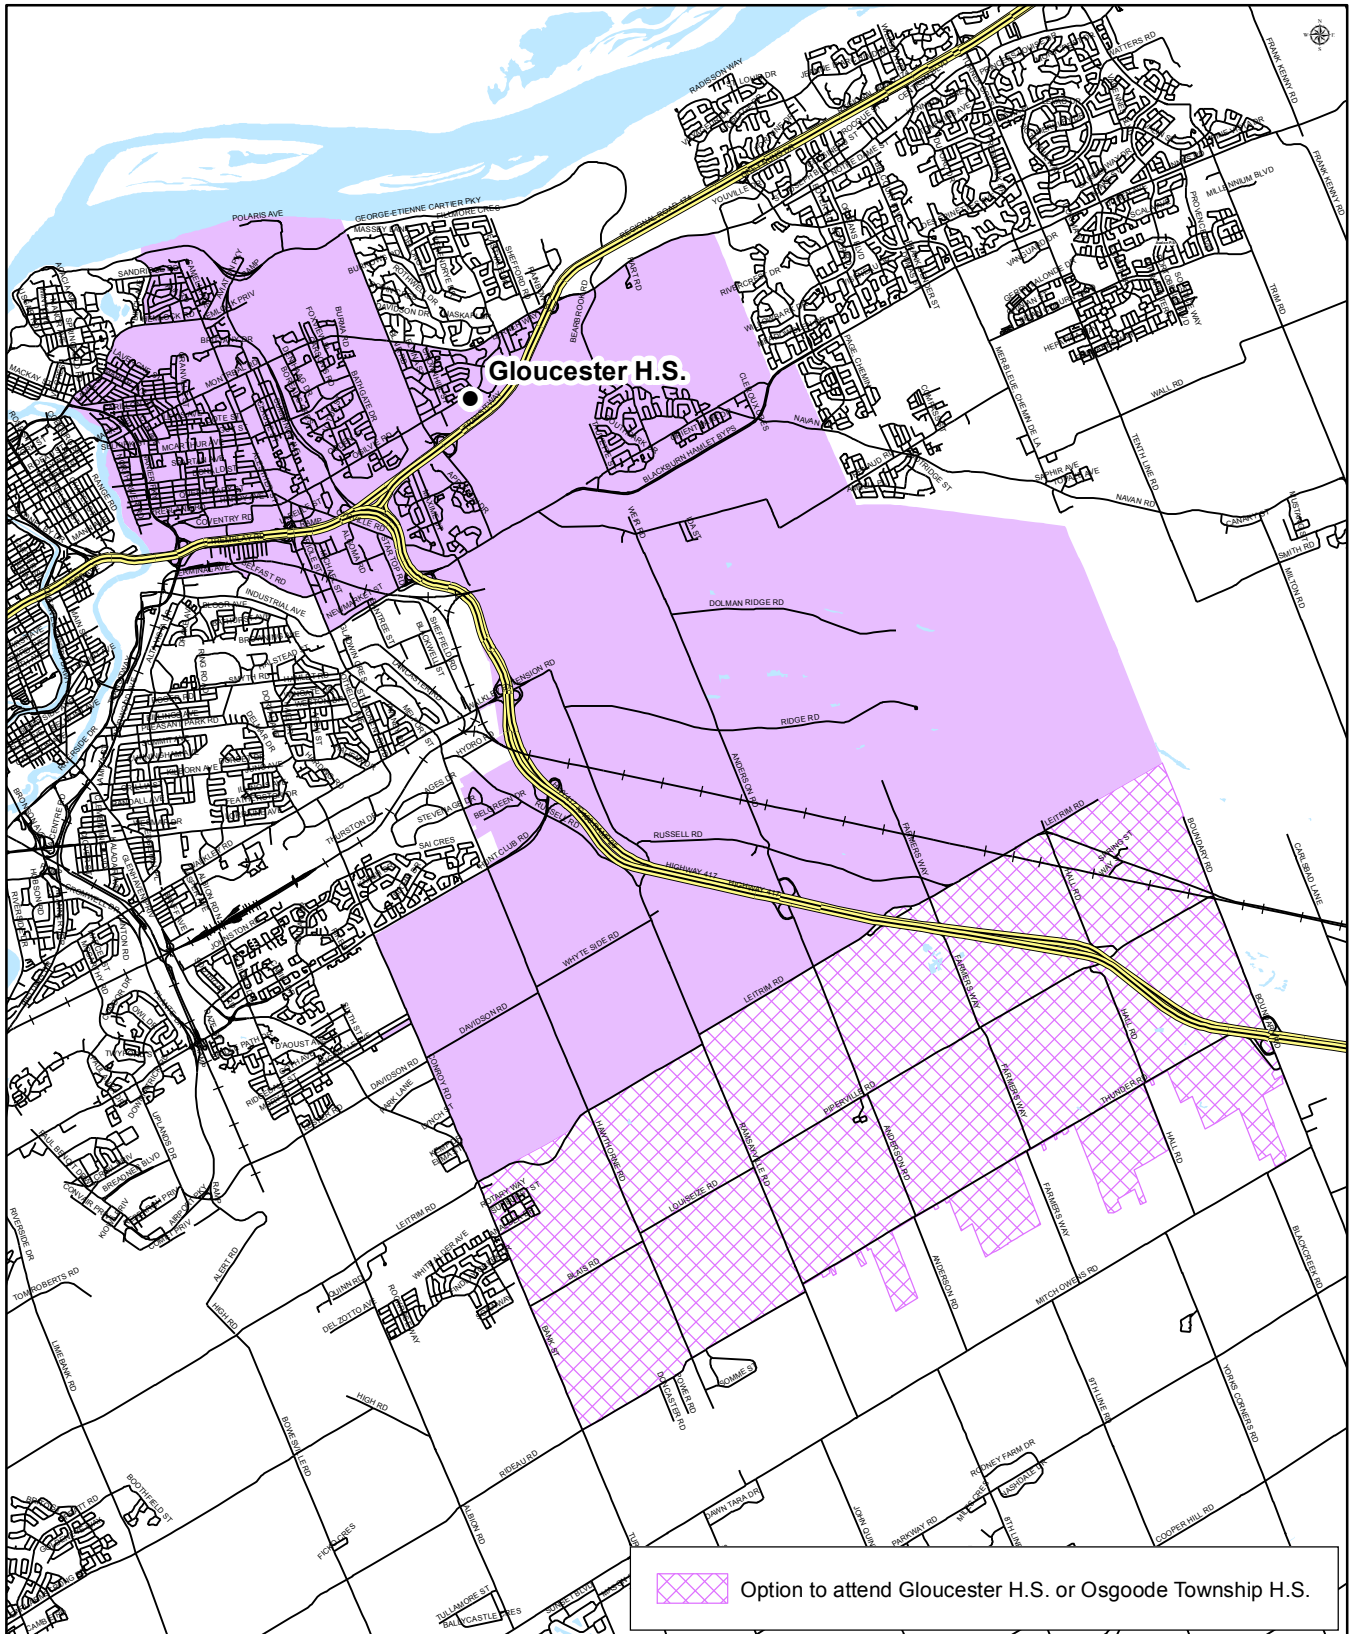

OTTAWA-CARLETON
DISTRICT SCHOOL BOARD

GLOUCESTER HIGH SCHOOL

Grade 9 to 12

English and Immersion Attendance Boundary

Gloucester High School
2060 Ogilvie Road
Ottawa, Ontario
K1J 7N8
(613) 745-7176

Map is for illustrative purposes only.
For further information, visit www.ocdsb.ca
September 2017