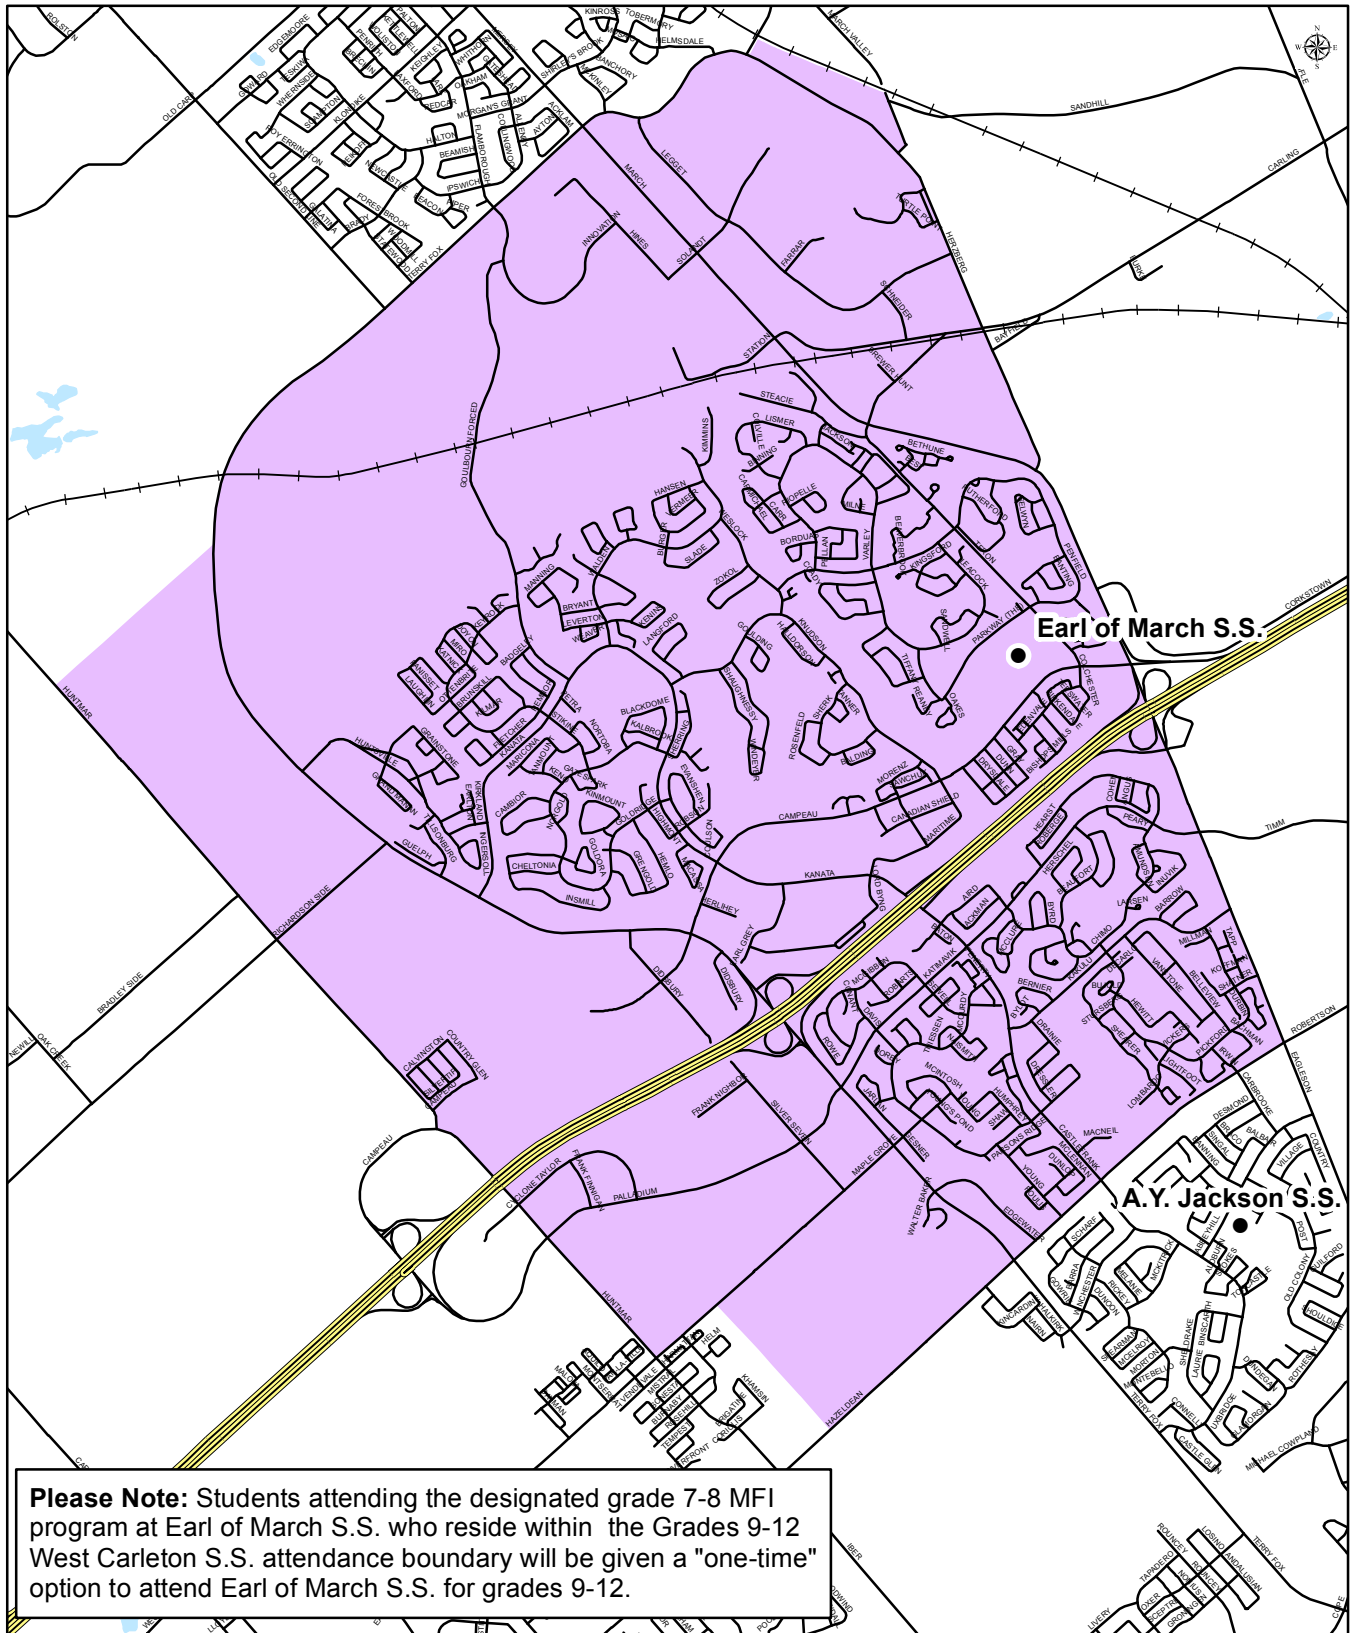

OTTAWA-CARLETON  
DISTRICT SCHOOL BOARD

# EARL OF MARCH SECONDARY SCHOOL

Grade 9 to 12  
English and Immersion Attendance Boundary

Earl of March Secondary School  
No. 4 The Parkway  
Kanata, Ontario  
K2K 1Y4  
(613) 592-3361

Map is for illustrative purposes only.  
For further information, visit [www.ocdsb.ca](http://www.ocdsb.ca)  
September 2017