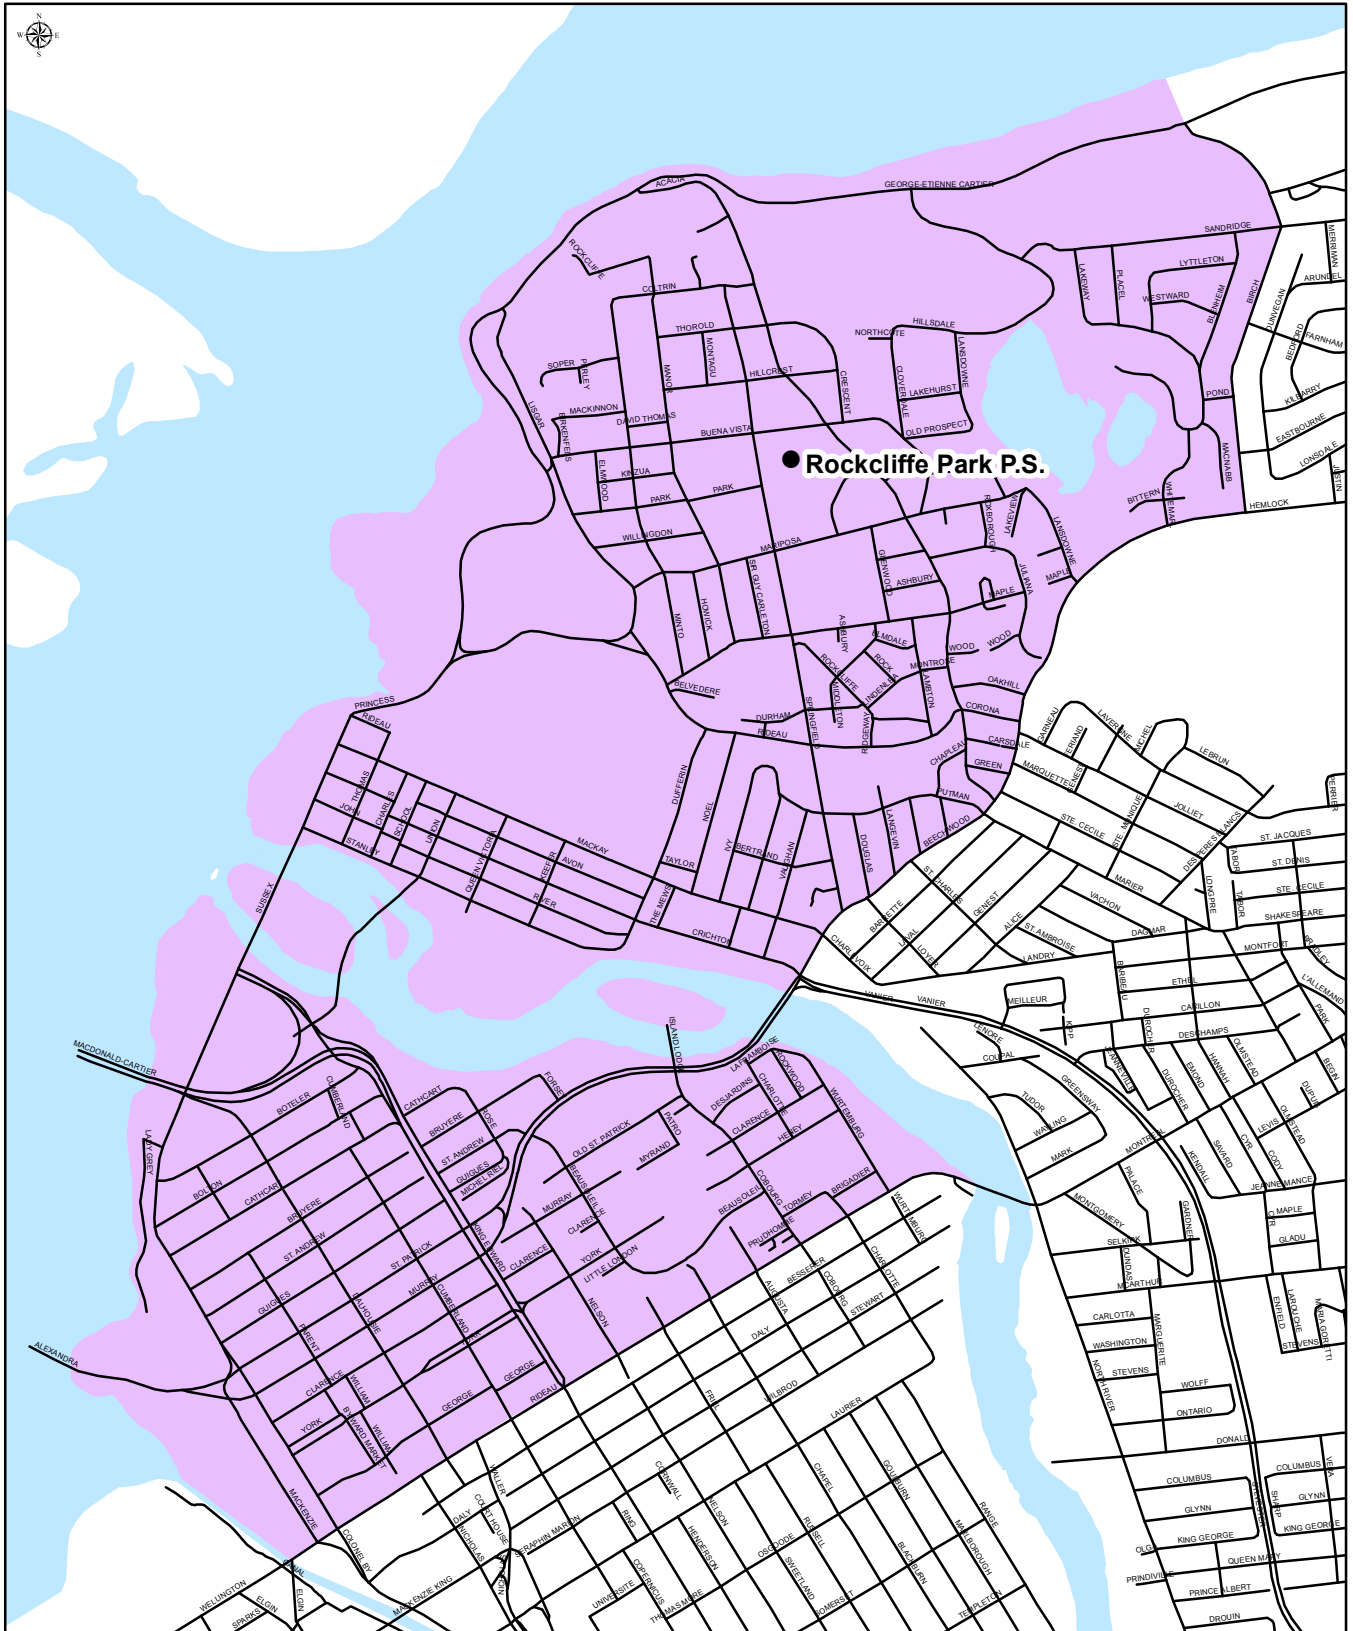

OTTAWA-CARLETON
DISTRICT SCHOOL BOARD

ROCKCLIFFE PARK PUBLIC SCHOOL

Junior Kindergarten to Grade 6

Early French Immersion Attendance Boundary

Rockcliffe Park Public School
350 Buena Vista Road
Ottawa, Ontario
K1M 1C1
(613) 749-5387

Map is for illustrative purposes only.
For further information, visit www.ocdsb.ca
September 2015