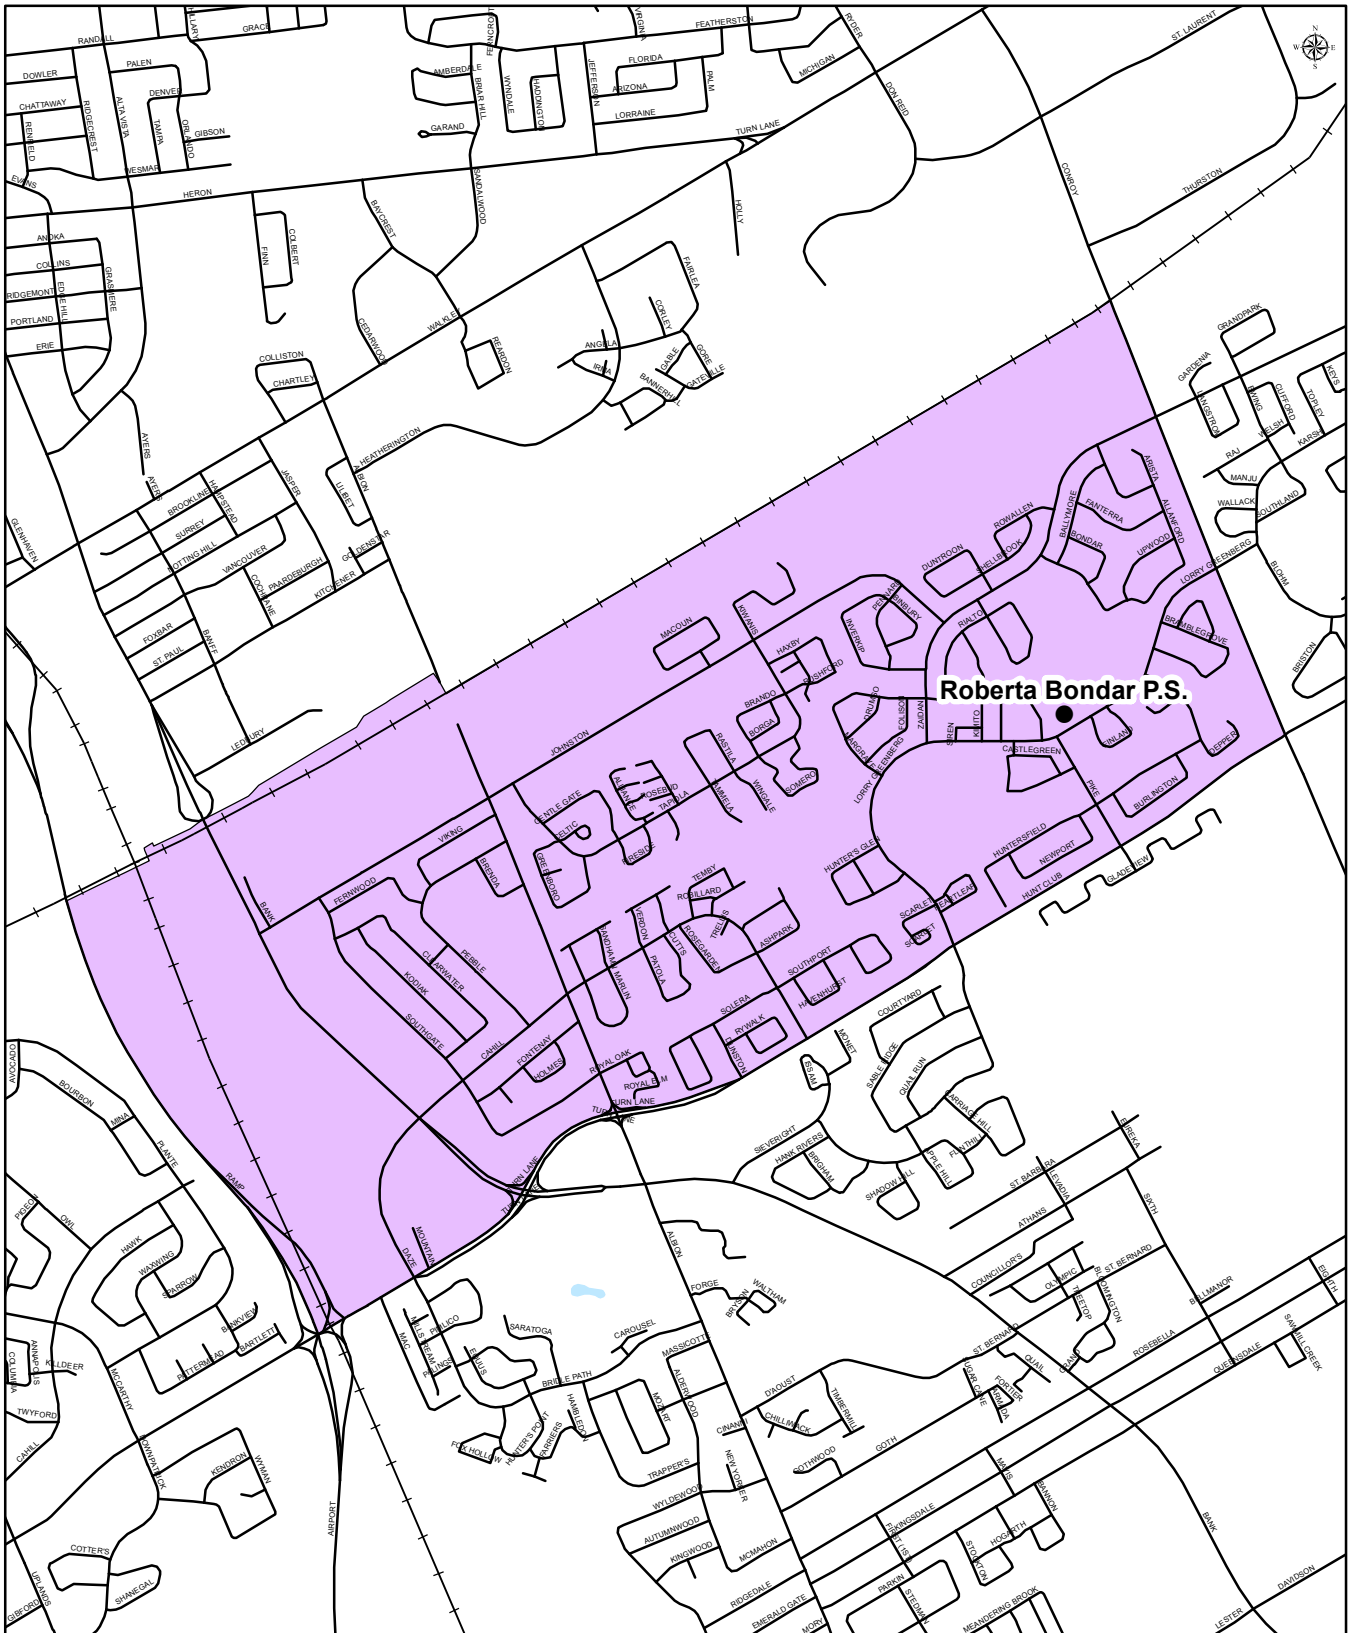

# ROBERTA BONDAR PUBLIC SCHOOL

### Early French Immersion Attendance Boundary

Roberta Bondar Public School  
159 Lorry Greenberg Drive  
Ottawa, Ontario  
K1T 3J6  
(613) 736-7334

Map is for illustrative purposes only.  
For further information, visit [www.ocdsb.ca](http://www.ocdsb.ca)  
September 2013