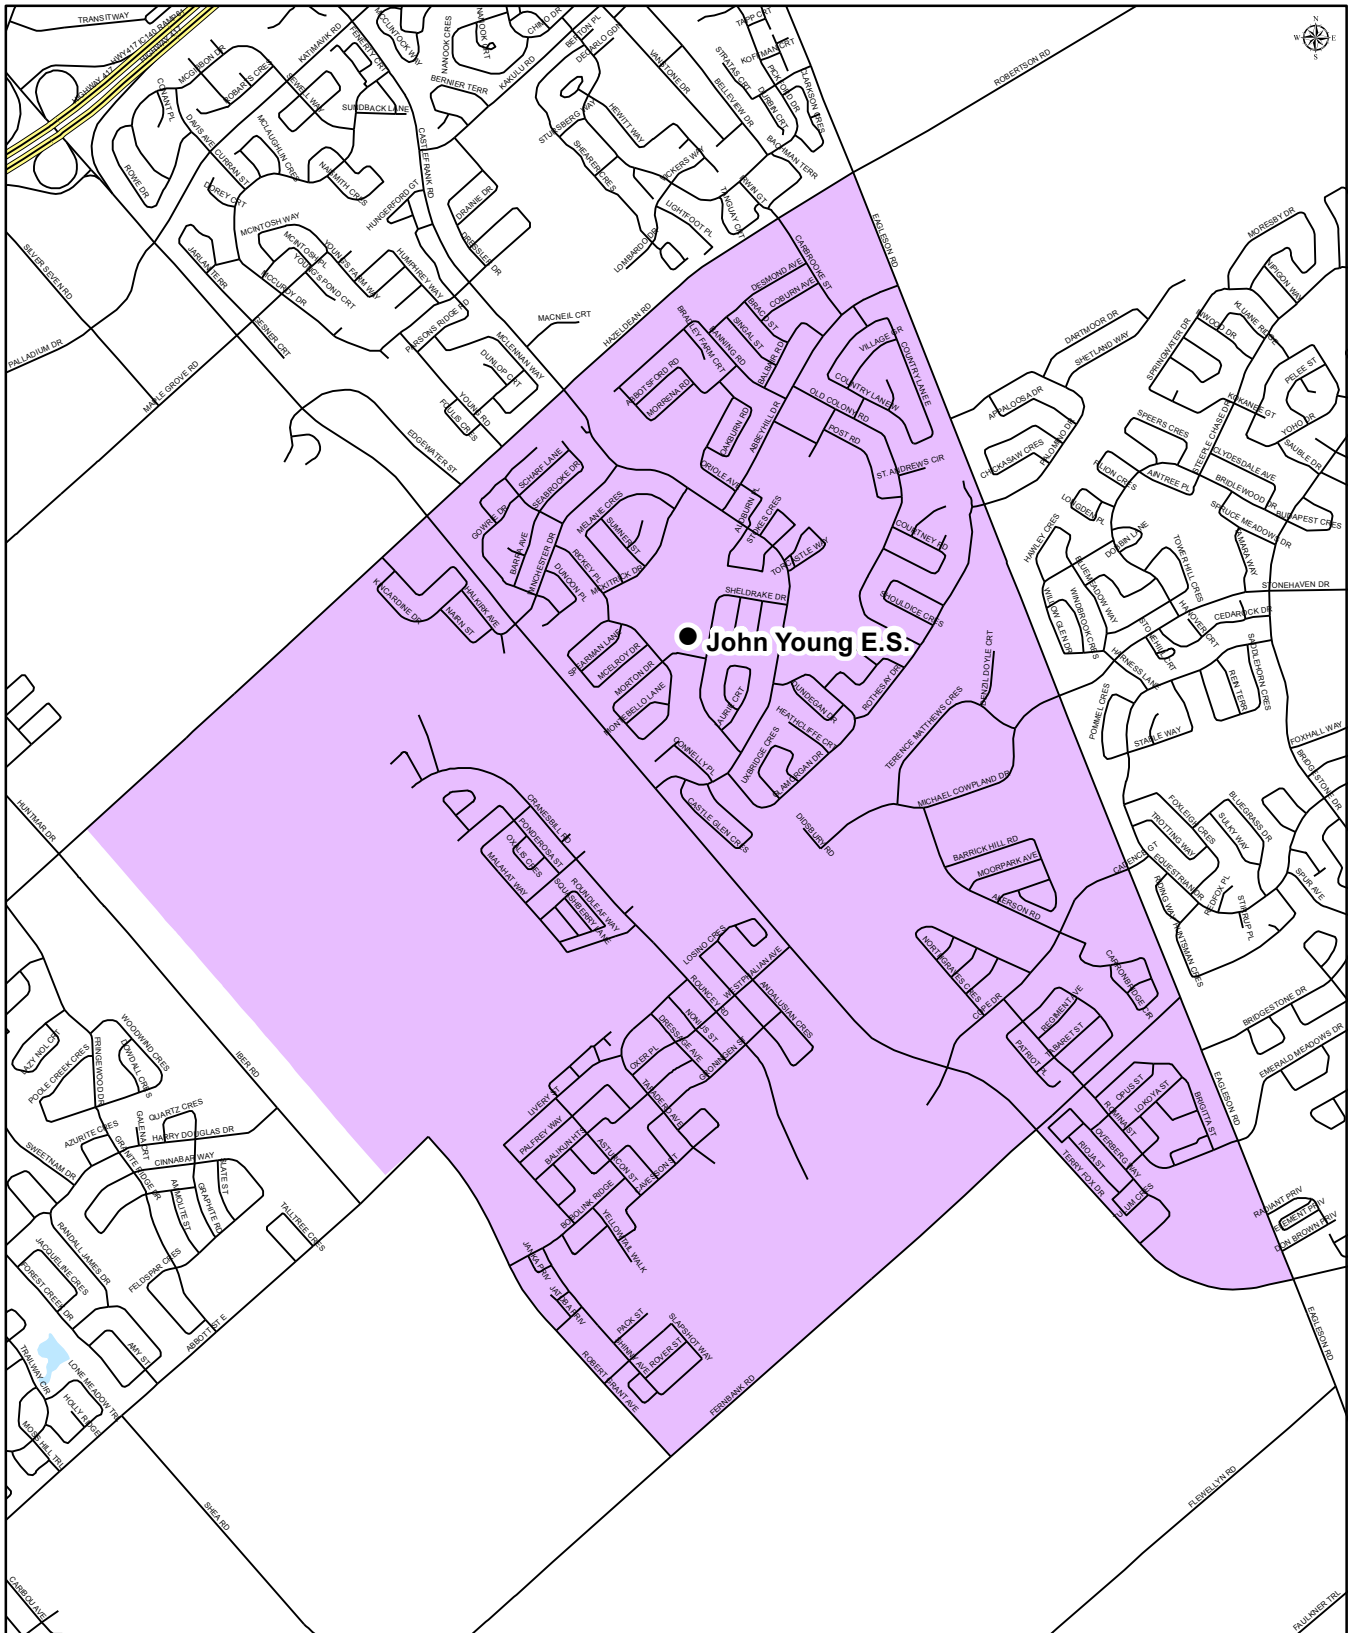

JOHN YOUNG ELEMENTARY SCHOOL

Junior Kindergarten to Grade 6

English Program with Core French and Early French Immersion Attendance Boundary

John Young Elementary School
5 Morton Drive
Kanata, Ontario
K2L 1W7
(613) 836-5987

Map is for illustrative purposes only.
For further information, visit www.ocdsb.ca
September 2017