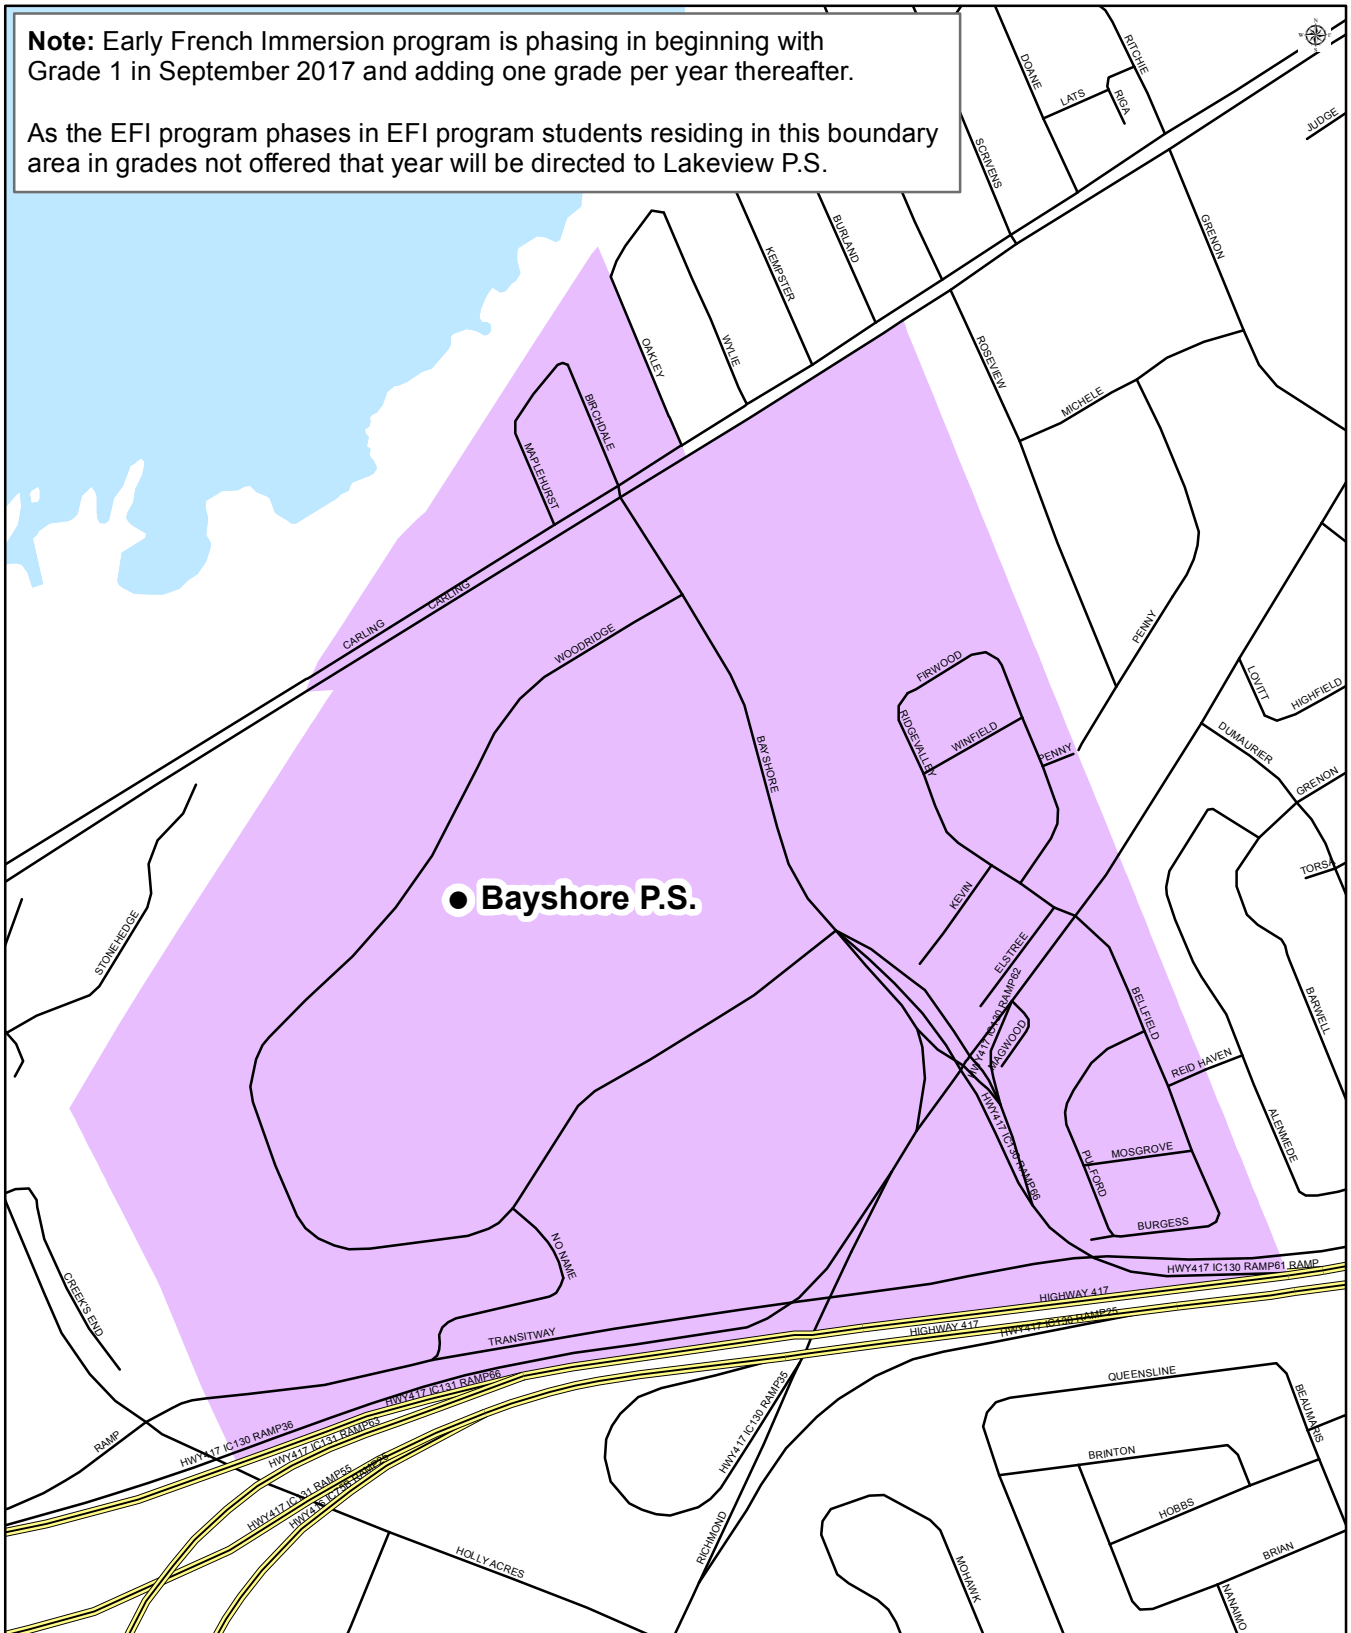

BAYSHORE PUBLIC SCHOOL
Junior Kindergarten to Grade 6

English Program with Core French and Early French Immersion Attendance Boundary

Note: Early French Immersion program is phasing in beginning with Grade 1 in September 2017 and adding one grade per year thereafter.

As the EFI program phases in EFI program students residing in this boundary area in grades not offered that year will be directed to Lakeview P.S.

Bayshore Public School
145 Woodridge Crescent
Nepean, Ontario
K2B 7T2
(613) 828-8698

Map is for illustrative purposes only.
For further information, visit www.ocdsb.ca
September 2017